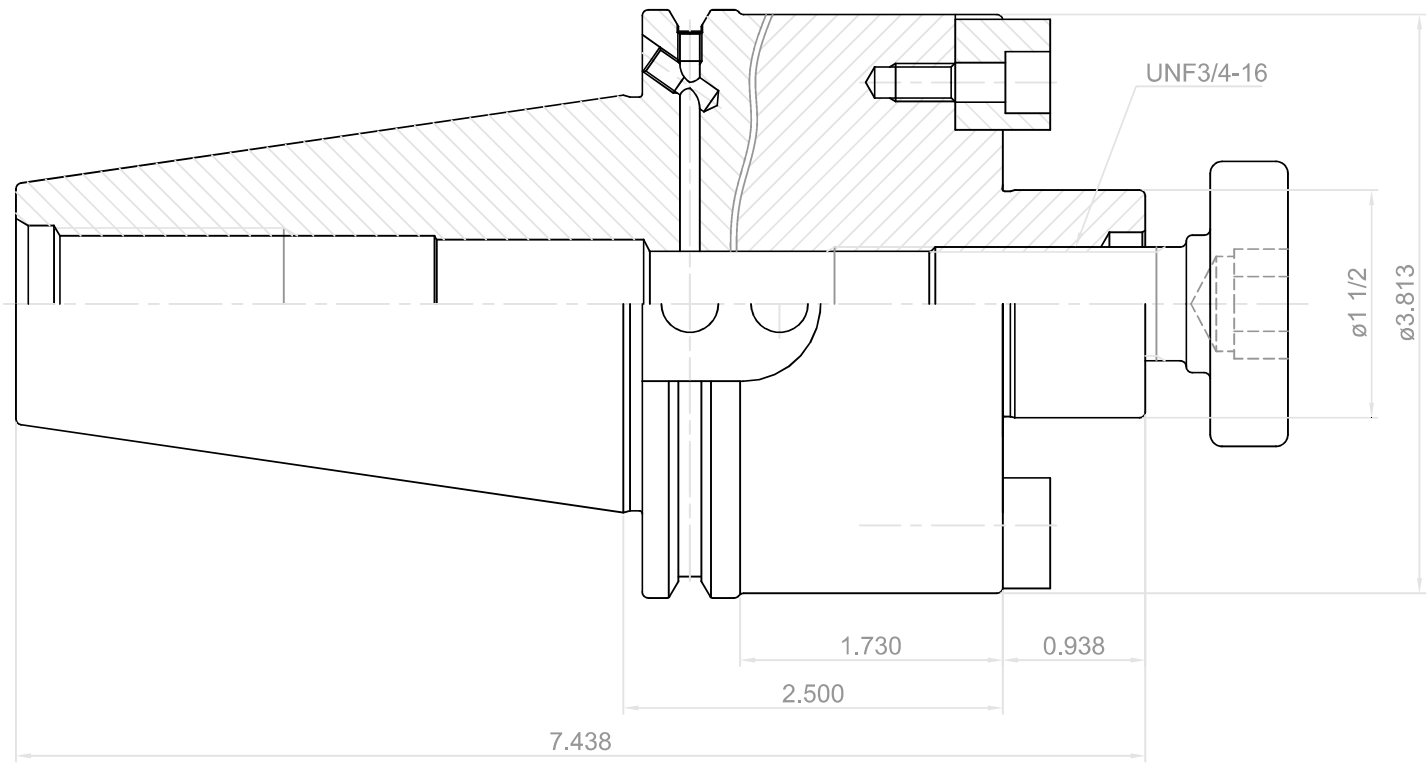

NO.	REVISIONS	DATE	DEVISER
1.			
2.			
3.			

 YG-1 CO., LTD	DESCRIPTION	
	CAT50AD/B-SMA1 1/2(38.1)-2.50(63.5)	
EDP No.	EL021B	SCALE 1 : 1