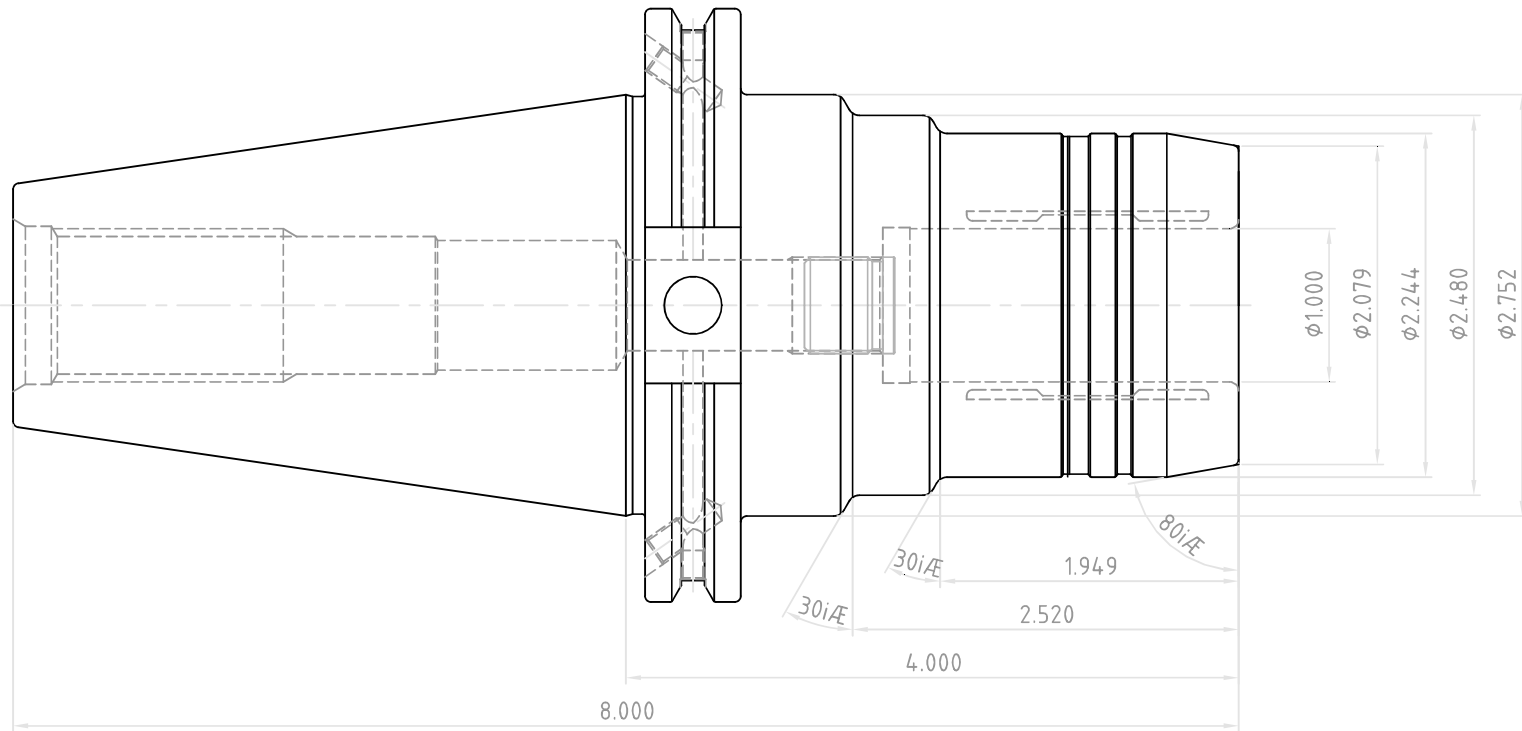

NO.	REVISIONS	DATE	DEVISER
1.			
2.			
3.			

 YG-1 CO., LTD.	DESCRIPTION	
	CAT50AD/B-HC1(25.4)-4(101.6)	
EDP No.	WL030	SCALE 1 : 1