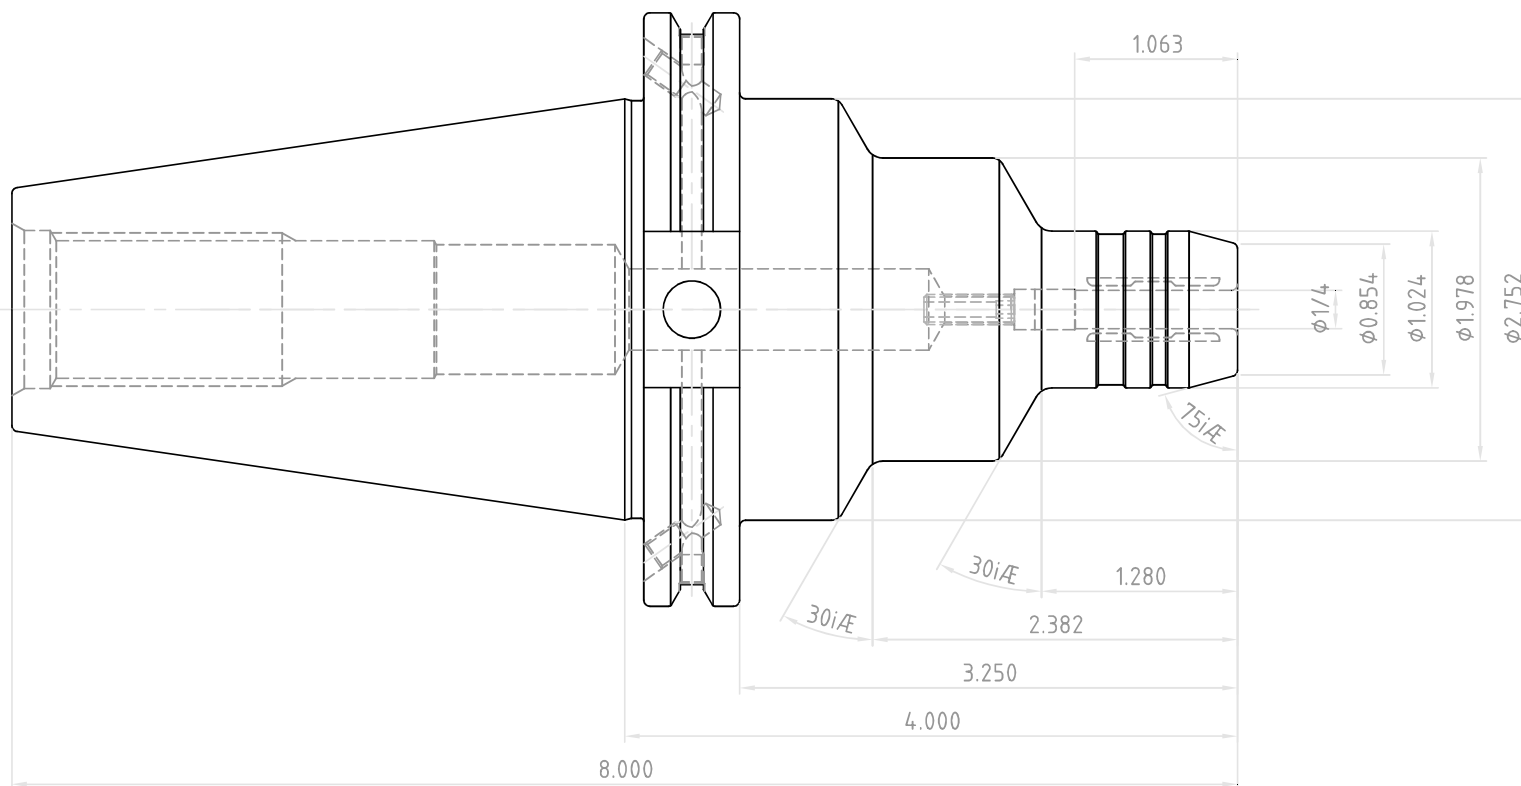

NO.	REVISIONS	DATE	DEVISER
1.			
2.			
3.			

 YG-1 CO., LTD.	DESCRIPTION		
	CAT50AD/B-HC1/4(6.35)-4(101.6)		
	EDP No.	WL020	SCALE 1 : 1