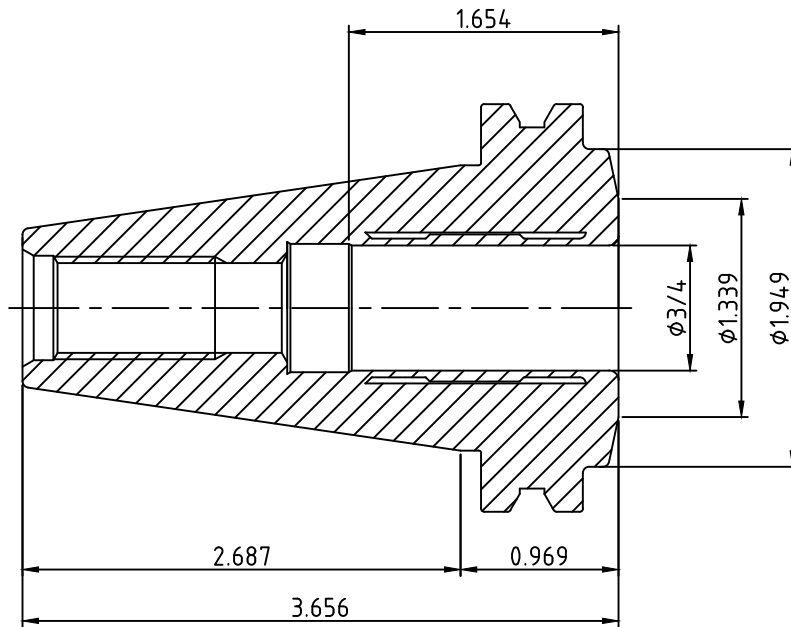

NO.	REVISIONS	DATE	DEVISER
1.			
2.			
3.			

 YG-1 CO., LTD.	DESCRIPTION		
	CAT40-HC3/4(0.75)-0.969(24.6)		
	EDP No.	WK101US	SCALE 1 : 1